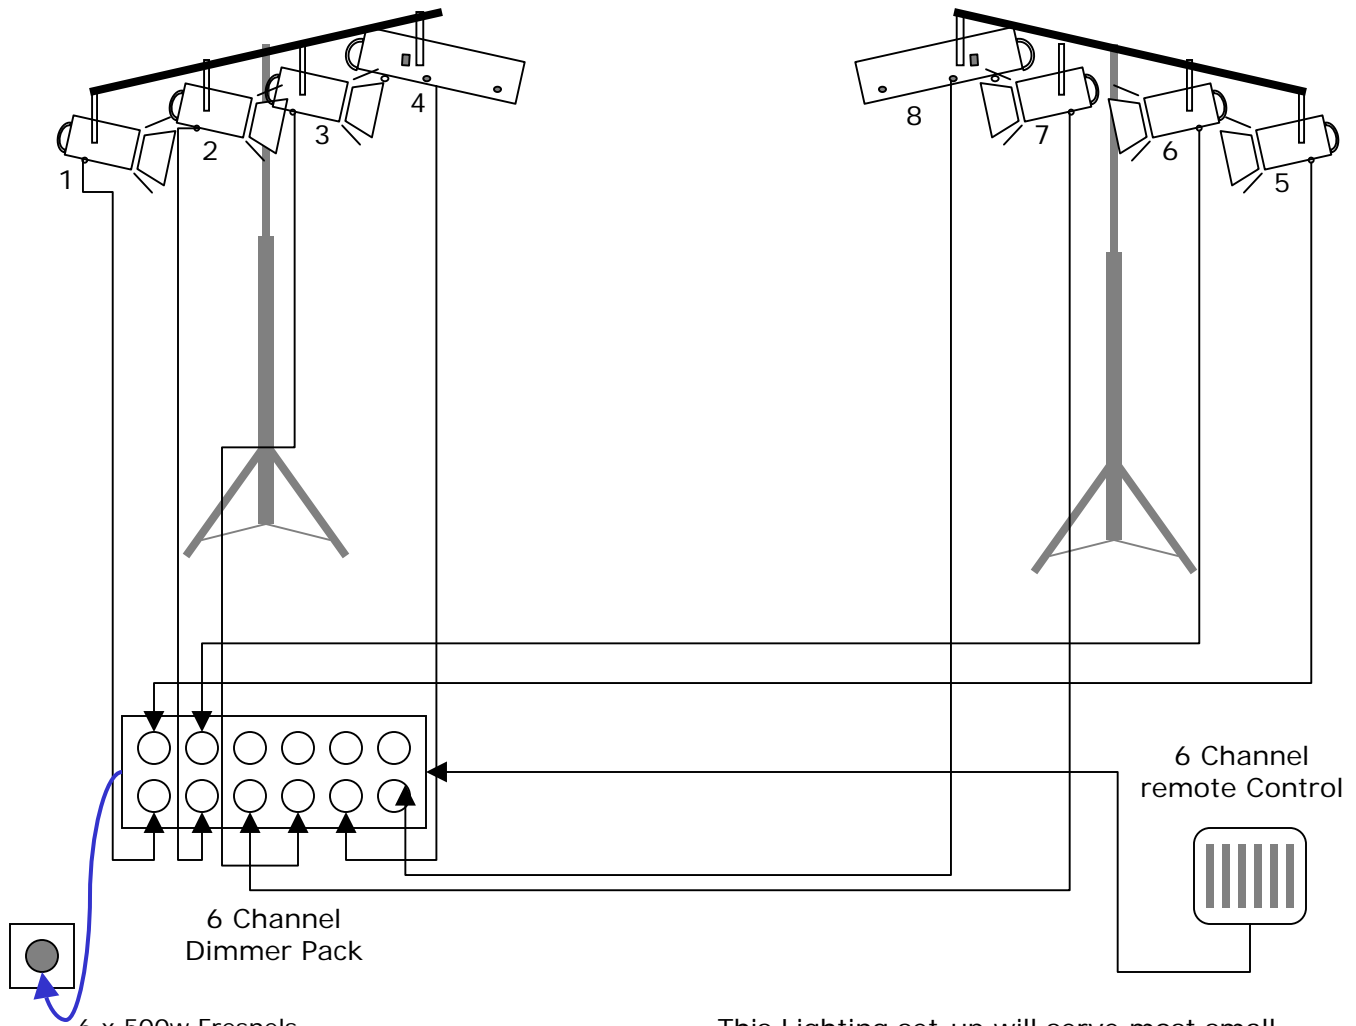

Selecon 500w  
Fresnel

Selecon 500w  
Zoom Profile

Strand Cantata 1.2kW  
16-32 Zoom Profile

- 6 x 500w Fresnels
- 2 x 500w Zoom Profiles
- 2 x Power Drive Stands
- 2 x 'T' bar
- 1 x 6 Channel twin outlet Dimmer Rack
- 1 x 6 Channel Remote Control
- 8 x 15a Power Cable

This Lighting set-up will serve most small Drama Studios

Using the paired Fresnels to give a general wash, the remaining two for separating areas and the profiles to highlight any special areas or where a hard edged area is required i.e. doorway or for projecting Gobos.